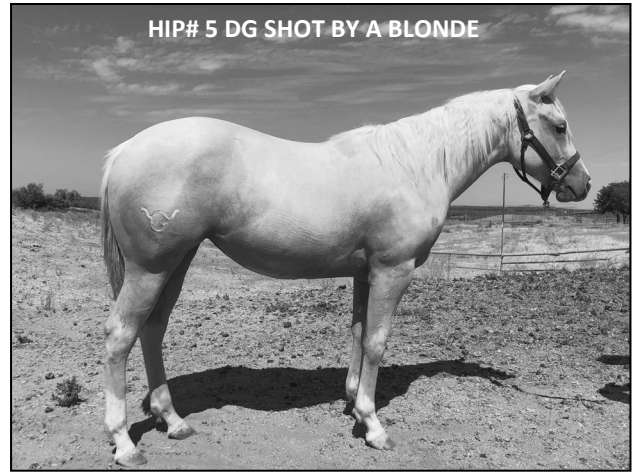

Cholula Gris

MURRAY

2020 Gray Mare #6081152

HIP# 46

Espuela Tom	Blue Light Ike	White Lighting Ike
		Blue Belle Gill
	Rogers Sorrel Tex	Croton Gray
		Miss Credit Card
Cholula Drifter	Br Zipper Wood	Cowboy Drift
		Cataract Sixteen
	Espuela Fritzie	Blue Light Ike
		OJS Winning Edge